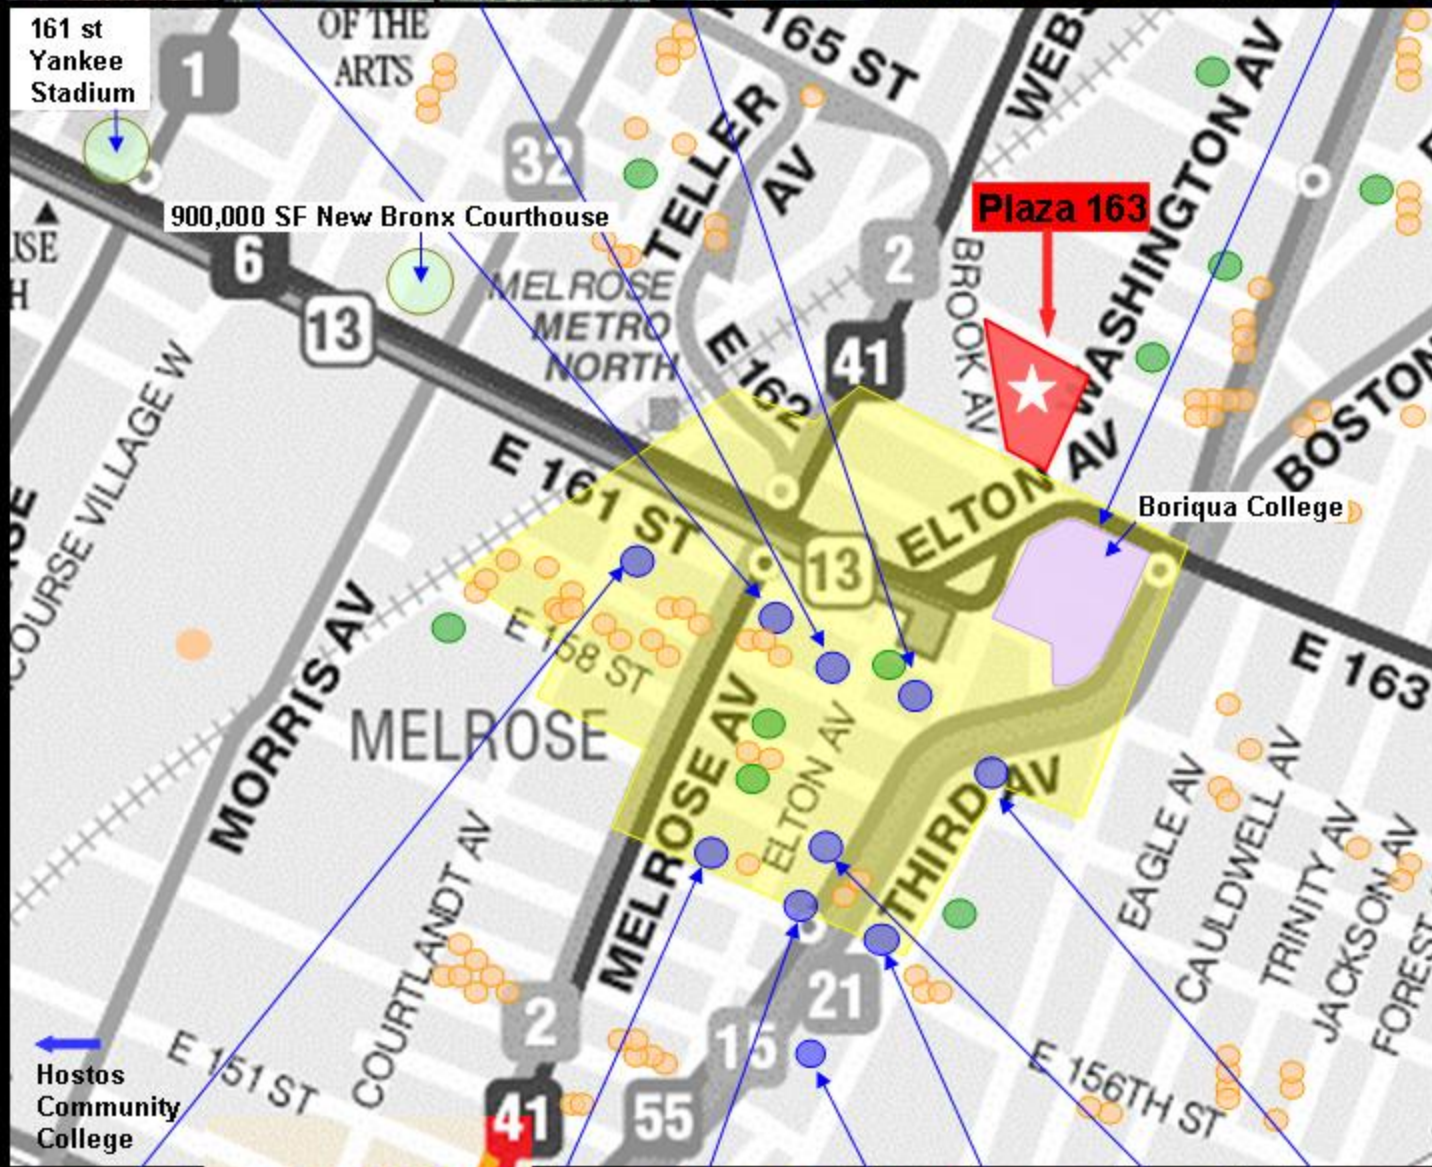

Plaza 163

Town Center - 690 units, Boriqua College

Yankee Stadium Parkview II - 88 units Parkview I - 110 units CS Site A - 91 units

New Foundation
36 units

The HUB Shopping Area

Palacio Del Sol
124 units

CS site D
58 units

Staples

CS site C, C-1
77 units

La Casa De Felicidad

CS Site B
154 units

- Residential building built during Jan/03-Dec/05, over 50 units, totaling 1,210 units
- Residential building built during Jan/03-Dec/05, under 50 units
- Residential building under construction
- Expected construction starting 2007

Note: Since Jan/03, 1833 new housing units have been created with a half-mile radius of the project site